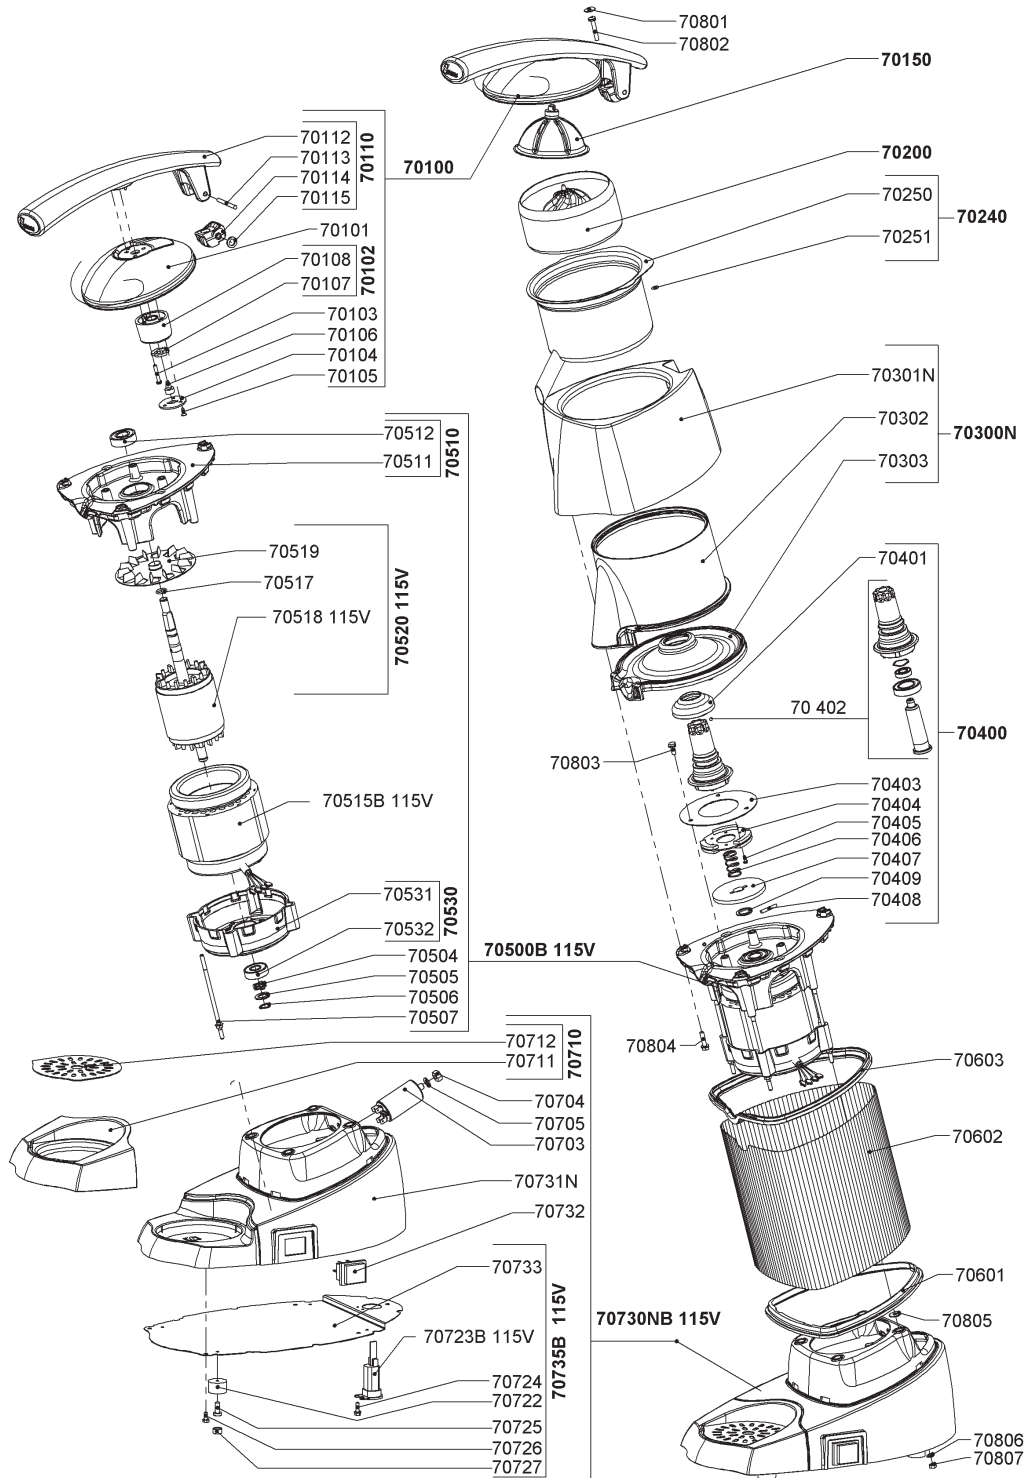

Parts Breakdown

Model Santos 70 39685

Parts Breakdown

Model Santos 70 39685

Item No.	Description	Position	Item No.	Description	Position	Item No.	Description	Position
40937	Complete Lever for 39685	70100	73563	Brake Disc for 39685	70403	73584	Capacitor 8 MU F for 39685	70703
73543	Cover for 39685	70101	43998	Clutch Disc for 39685	70404	73585	Nut HM 8 ZN for 39685	70704
73544	Reinforced Spacer for 39685	70102	73564	Screw CX 3x8 ZN Auto for 39685	70405	73586	Washer AZ 8 ZN for 39685	70705
73545	Screw 4x25 Stainless Steel for 39685	70103	73565	Clutch Spring for 39685	70406	40943	Complete Drip Tray for 39685	70710
73546	Lever Plate for 39685	70104	73566	Clutch Plate for 39685	70407	73587	Plastic Drip Tray for 39685	70711
AC373	Screw 3.5x10 Stainless Steel for 39685	70105	73567	Pin 4x24 Stainless Steel for 39685	70408	73588	Drip Tray Stainless Steel Grid for 39685	70712
73547	Bumper for 39685	70106	73568	Washer for 39685	70409	73591	Bumper for 39685	70722
73548	Stop Washer for 39685	70107	73742	Complete Motor 110V 50/60Hz for 39685	70500B	73746	Power Cord with USA Plug for 39685	70723B
73549	Spacer for 39685	70108	73570	Ondulated Washer for 39685	70504	73593	Screw H 4.2x12.7 Zn Auto for 39685	70724
73550	Lever with Hinge for 39685	70110	73571	Washer (Special) for 39685	70505	73594	Screw CBLZ 5.5x16 for 39685	70725
73551	Lever for 39685	70112	73572	Circlip for 39685	70506	73595	Screw H M4x10 ZN Auto for 39685	70726
73552	Pin 5x45 Stainless Steel for 39685	70113	73573	Screw Rod H M5x125 ZN Auto for 39685	70507	AC376	Cap D12.2x6.2 Black for 39685	70727
73553	Lever Hinge for 39685	70114	73574	Front Flange with Bearing for 39685	70510	AI733	Complete Black Base USA Plug for 39685	70730NB
73554	Soft Washer 9x14.5x2 for 39685	70115	73575	Front Flange for 39685	70511	AI734	Painted Base (Black) for 39685	70731N
40938	Stainless Steel Cup for 39685	70150	44001	Bearing 6202 ZZ for 39685	70512	AI735	Switch for 39685	70732
40939	Complete Squeezer for 39685	70200	73743	Stator 110-120V 50/60Hz for 39685	70515B	AI736	Bottom Plate for 39685	70733
AC374	Complete Stainless Steel Bowl for 39685	70240	73577	O Ring D9.5x2 for 39685	70517	AI737	Complete Bottom Plate USA Plug for 39685	70735B
40940	Stainless Steel Bowl for 39685	70250	73578	Rotor with Shaft for 39685	70518	73596	Screw Cap for 39685	70801
73556	Stainless Steel Bowl Bumpers for 39685	70251	43999	Fan for 39685	70519	73597	Screw CBX M5x30 Auto for 39685	70802
AI728	Painted Top Bowl Assembly (Black) for 39685	70300N	73579	Complete Rotor (Rotor + Shaft + Fan) for 39685	70520	73598	Screw H M5x12 ZN Auto for 39685	70803
AI729	Painted Aluminum Top Bowl (Black) for 39685	70301N	73580	Rear Flange with Bearing for 39685	70530	73599	Screw H M5x20 ZN Auto for 39685	70804
73559	Double Bowl Top for 39685	70302	73581	Rear Flange for 39685	70531	73600	Washer 5x16 for 39685	70805
73560	Bottom of Double Bowl for 39685	70303	44000	Bearing 6201 for 39685	70532	73601	Washer AZ 5 ZN for 39685	70806
73561	Complete Clutch for 39685	70400	AI730	Housing Bottom Seal for 39685	70601	73602	Nut HM5 ZN for 39685	70807
73562	Deflector for 39685	70401	AI731	Waved Sheet for 39685	70602			
40941	Complete Cone Steering Axle for 39685	70402	AI732	Housing Top Seal for 39685	70603			